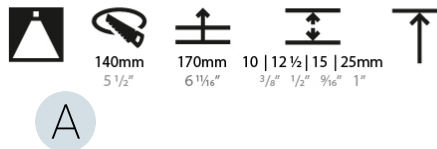

ELECTRICAL

Lamp Type: LED (Zhaga Standard)
Input Wattage (W): 13.2 / 16.5
Total Output Wattage (W): 12.1 / 14.7
Dimming: Tri-Mode (Non-Dimming and Phase Dimming (120Vac only) and 0-10V Dimming)
Driver Included: No
Driver Location: Recessed Housing
Driver Type: Constant Current - Universal
Driver Class: Class 2
Housing: See components
Input Voltage (V): 120 - 277
Constant Current (MA): 350

LED

Number of LEDs: 1
Color Temperature (°K): 2700 / 3000 / 3500 / 4000
Max. Delivered Lumen (lm): 814 / 877 / 911 / 930
Nominal Lumen (lm): 1246 / 1342 / 1396 / 1424
CRI: >90 CRI
Efficiency (%): 90.5
Lamp Life (hrs): 50000
Upon Request: RGB-W Tunable White Special Color Temperature Special LED

OPTICAL

Reflector°: 10
Optic°: Lens Pack - No Lens / Linear Spread Lens / Honeycomb / Spread Lens
Upon Request: Special Beam Angles

RATINGS AND CERTIFICATIONS

382, F 416-247-9319, www.zaneen.com
Certified by Intertek for North American standards at the end of the existing Model #. For assistance on 'custom' specifications, contact zteam@zaneen.com.
In a constant effort to supply the best product, we reserve the right to change specifications or materials without notice. The most recent specification sheets are found at zaneen.com
IP rating: IP20